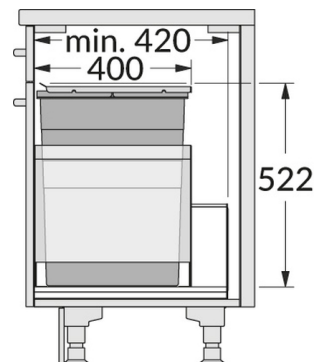

HAILO AS Triple XL 450 55

3631481

GTIN: 4007126364333

For cabinets with pull-out shelf from 450 mm width

INSET

1 BUCKET

55 L

TOTAL

Suitable for cabinet width (cm)
45

- For any common standard drawers in boxed kitchen- and sink-cabinets with side wall thicknesses from 16 mm thru 19 mm
- Easiest installation by means of 4 screws onto drawer-bottom and 2 screws onto front-panel
- side-parts of "Triple XL" box cover the various railing-bars or sides of different drawer-types of any common European brand

Specifications

Type of installation Inset	✓
Cabinet-width min. (cm)	45
Cabinet-width max. (cm)	45
Suitable for cabinet width (cm)	45
Nominal drawer-depth (mm) ≥	420
Installation inside available drawer	✓
Product dimensions (DxH) (mm)	400 x 522
Packing dimensions (WxDxH) (mm)	474 x 435 x 504
Number of bins	1
Lid	Sheet metal system Lid
Capacity (l)	1 x 55
Total volume (l)	55

PRODUCT SPECIFICATION SHEET

Color metal parts	dark grey
Color plastic parts	dark grey
Weight incl. packing (kg)	6,2