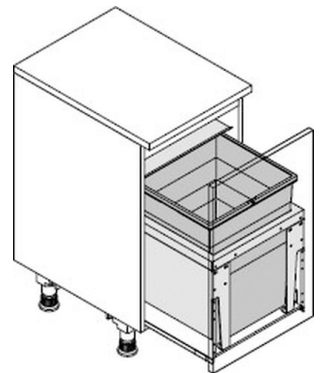

HAILO AS Triple XL 450 55

3631481

GTIN: 4007126364333

For cabinets with pull-out shelf from 450 mm width

INSET

1 BUCKET

55 L

TOTAL

Suitable for cabinet width (cm)
45

- For any common standard drawers in boxed kitchen- and sink-cabinets with side wall thicknesses from 16 mm thru 19 mm
- Easiest installation by means of 4 screws onto drawer-bottom and 2 screws onto front-panel
- side-parts of "Triple XL" box cover the various railing-bars or sides of different drawer-types of any common European brand

Specifications

Type of installation Inset	✓
Cabinet-width min. (cm)	45
Cabinet-width max. (cm)	45
Suitable for cabinet width (cm)	45
Nominal drawer-depth (mm) ≥	420
Installation inside available drawer	✓
Product dimensions (DxH) (mm)	400 x 522
Packing dimensions (WxDxH) (mm)	474 x 435 x 504
Number of bins	1
Lid	Sheet metal system Lid
Capacity (l)	1 x 55
Total volume (l)	55

PRODUCT SPECIFICATION SHEET

Color metal parts	dark grey
Color plastic parts	dark grey
Weight incl. packing (kg)	6,2